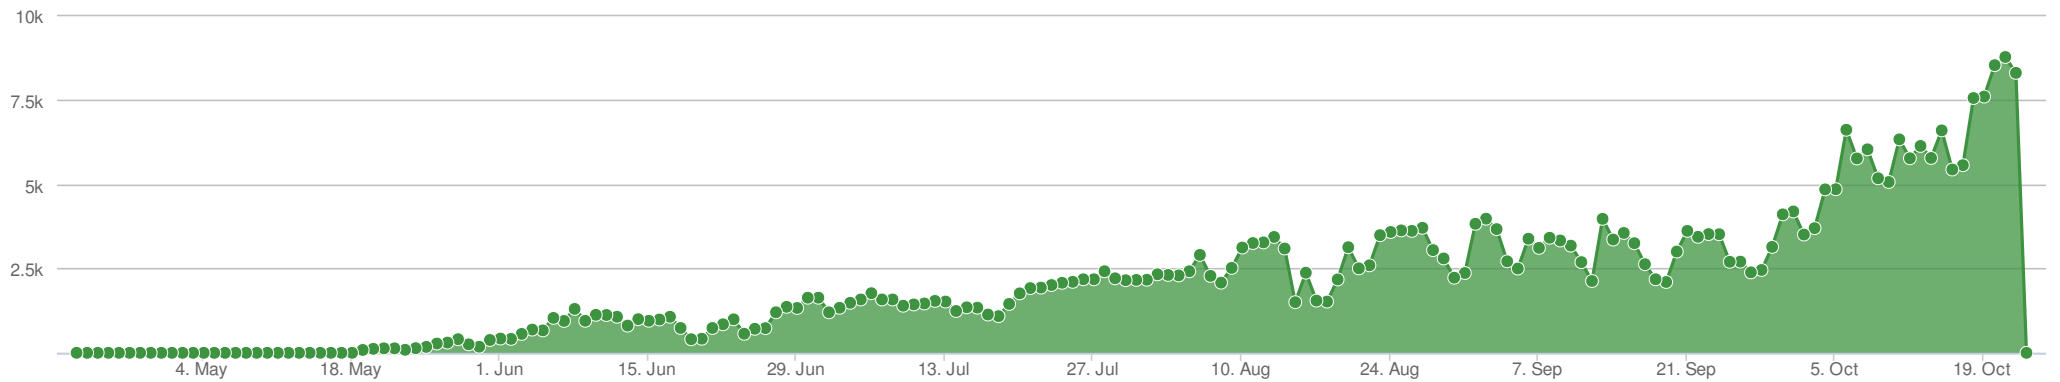

Messages 400,029 100.00%	Successes 389,624 100.00%	Blocked 10,371 100.00%	Exceptions 34 100.00%	Processing Time (Avg ms) 634.2 Milliseconds
--	---	--	---	---

Messages
400,029
100.00%

Successes
389,624
100.00%