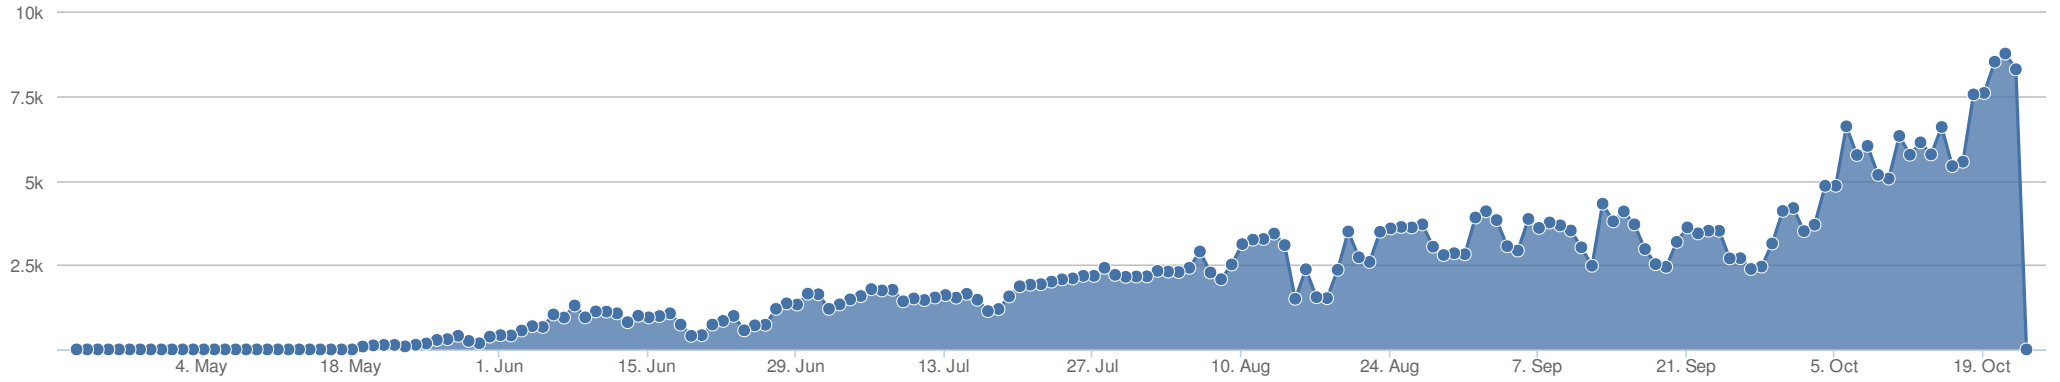

Messages 400,029 100.00%	Successes 389,624 100.00%	Blocked 10,371 100.00%	Exceptions 34 100.00%	Processing Time (Avg ms) 634.2 Milliseconds
--	---	--	---	---

Messages
400,029
100.00%

Successes
389,624
100.00%