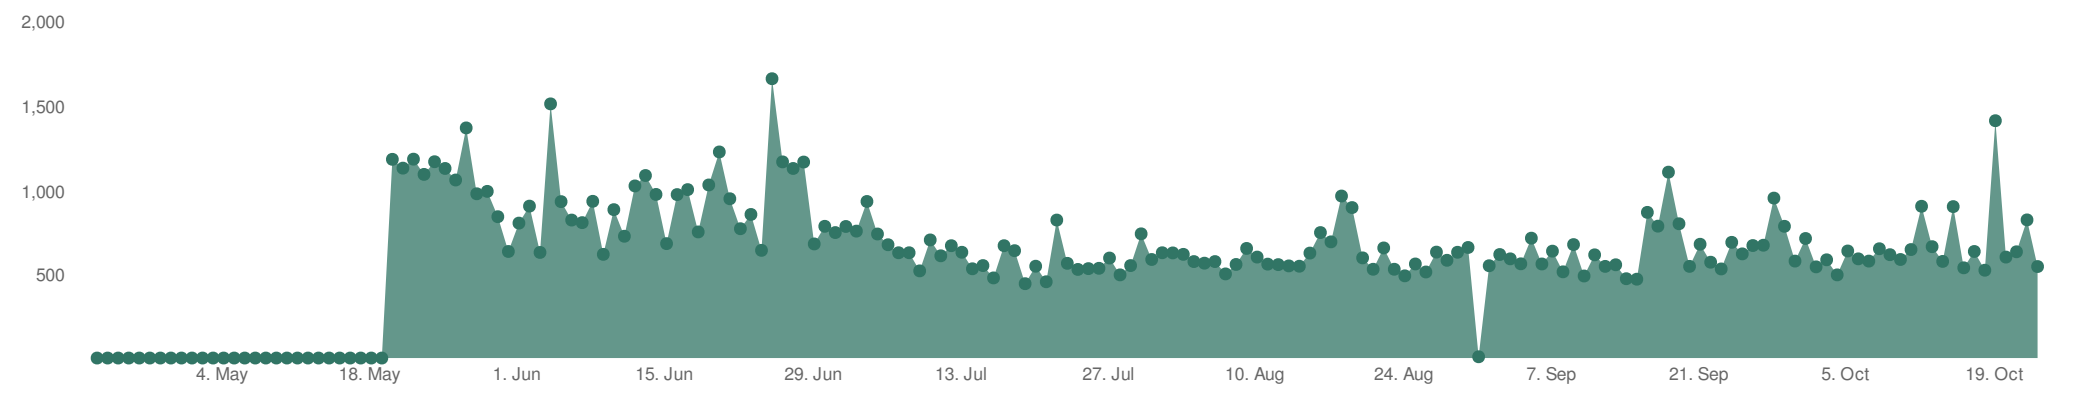

Messages
400,029
100.00%

Successes
389,624
100.00%

Blocked
10,371
100.00%

Exceptions
34
100.00%

Processing Time (Avg ms)
634.2
Milliseconds