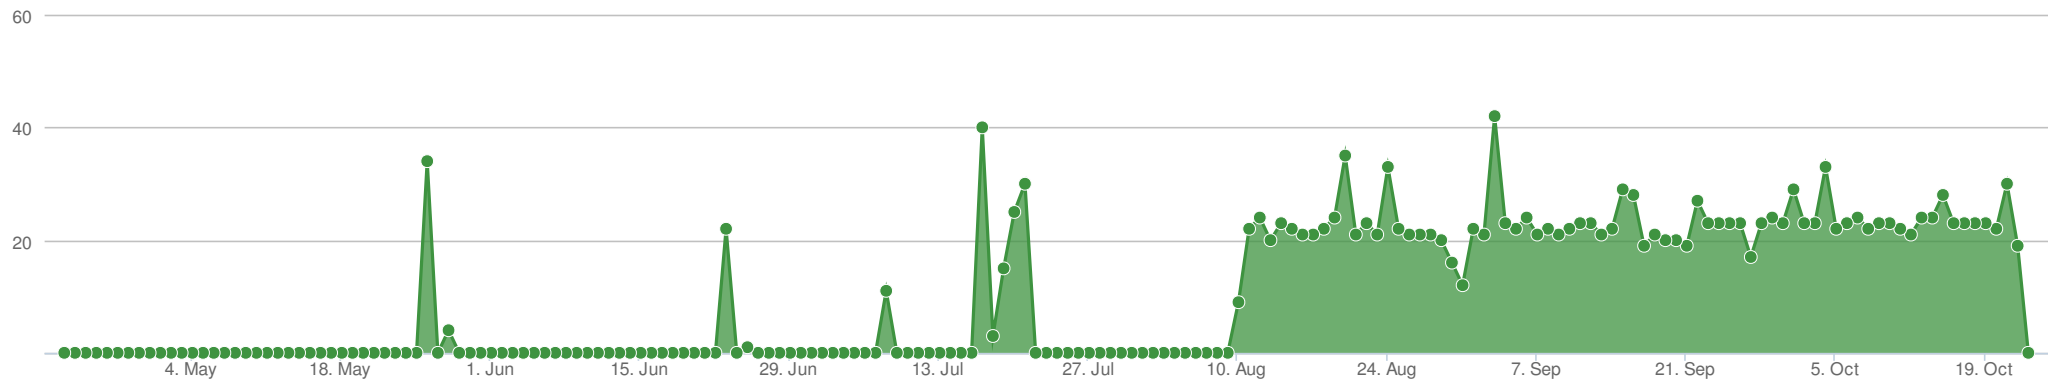

Messages 2,363 100.00%	Successes 1,877 100.00%	Blocked 486 100.00%	Exceptions 0	Processing Time (Avg ms) 246.75 Milliseconds