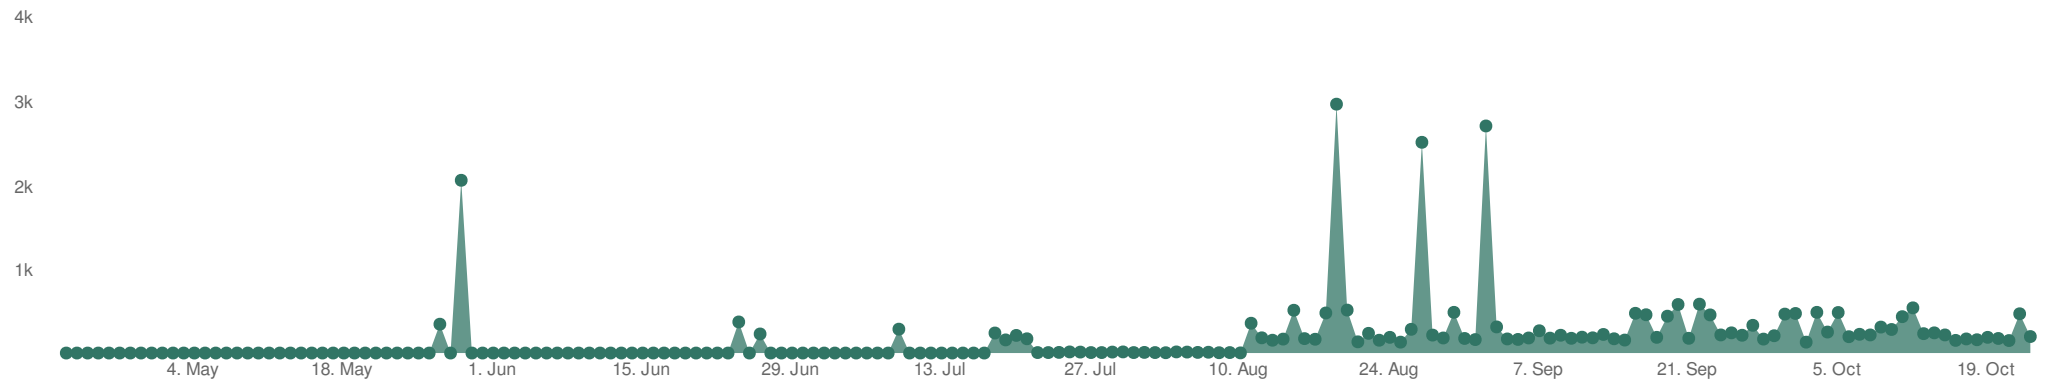

Messages

2,363

100.00%

Successes

1,877

100.00%

Blocked

486

100.00%

Exceptions

0

Processing Time (Avg ms)

246.75

Milliseconds